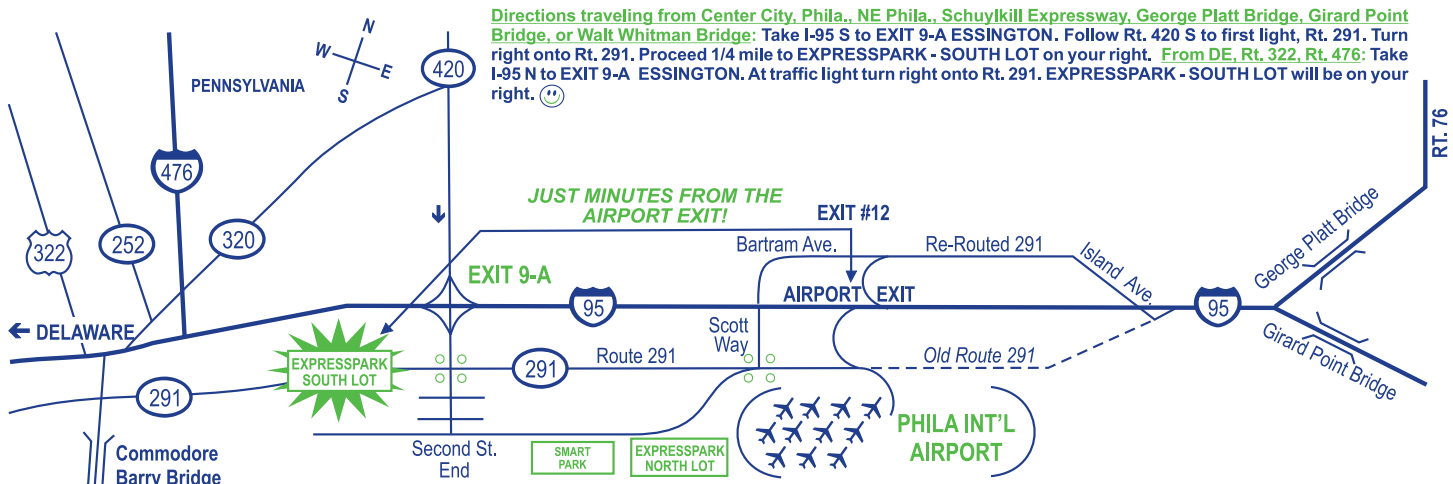

Directions traveling from Center City, Phila., NE Phila., Schuylkill Expressway, George Platt Bridge, Girard Point Bridge, or Walt Whitman Bridge: Take I-95 S to EXIT 9-A ESSINGTON. Follow Rt. 420 S to first light, Rt. 291. Turn right onto Rt. 291. Proceed 1/4 mile to EXPRESSPARK - SOUTH LOT on your right. From DE, Rt. 322, Rt. 476: Take I-95 N to EXIT 9-A ESSINGTON. At traffic light turn right onto Rt. 291. EXPRESSPARK - SOUTH LOT will be on your right. 😊

Expresspark, Inc., SOUTH LOT, 55 Industrial Highway, Essington, PA 19029 610-521-0900
FOR AIRPORT PICK-UP: 1-877-291-PARK (7275)